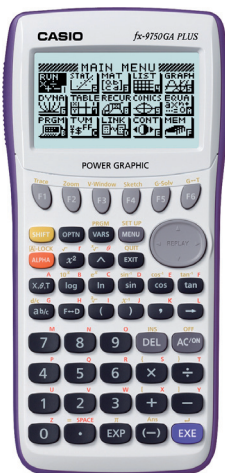

BACK TO SCHOOL 2009/2010

← **FX9750GAPLUS**

\$80 incl GST

**Limited Stock*

→ **FX82BU**

\$16 incl GST

**Limited Stock*

← **FX9750GII**

\$90 incl GST

*Purchase a class set of 30 units
and receive free a FA9860B
Emulator Software School Licence
RRP \$1149.95*

**Limited Emulator Stock*

→ **FX82**

\$18 incl GST

FAX OR EMAIL BACK TO GRAPHIC TECHNOLOGIES